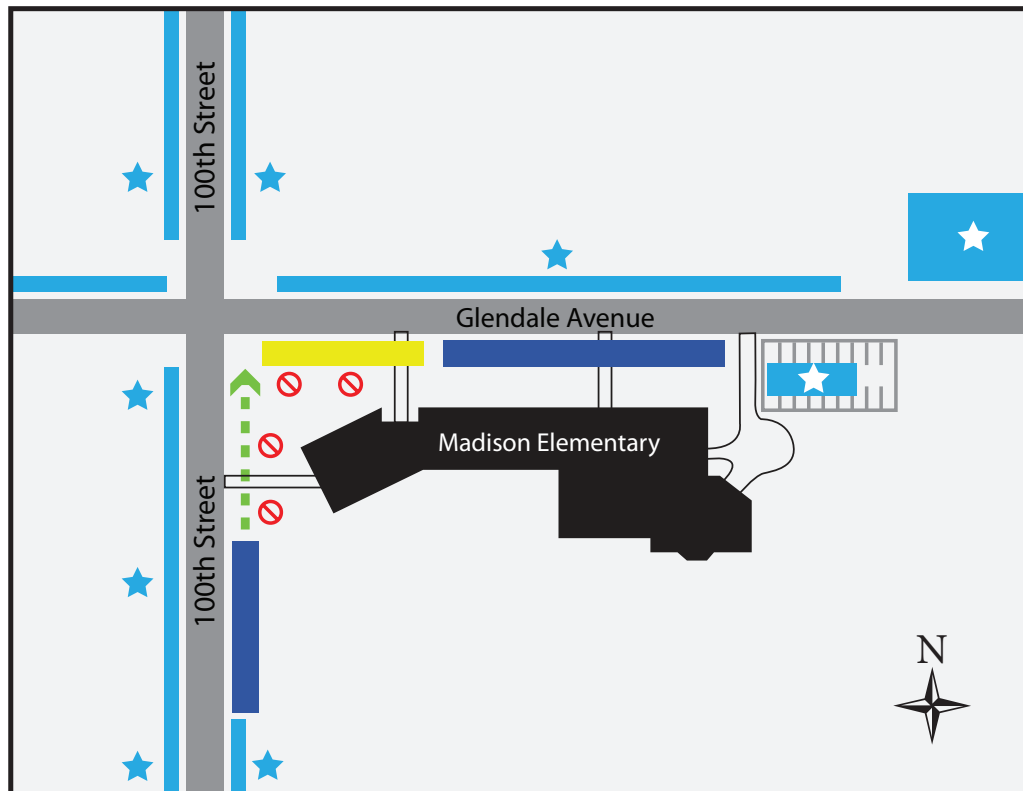

MADISON ELEMENTARY SCHOOL

Key:

- = **DO NOT Park** on this side of street
- = **Hug & Go**
No parking or standing. Active dropping off and picking up only.
- = **Best places to park** (Preferred)
- = **15 Minute Parking**
- = **Bus Parking**

Please help improve safety for our children and others around Madison School!

- **DO NOT double and triple park.** Children running between parked cars to cross street is extremely dangerous.
- **Park and walk to the playground.** Park in the **Blue** parking areas as indicated on the map.
- **DO NOT park** in bus and child care vehicle drop off spaces.
- **DO NOT park or stand (sit in your parked car with the engine turned off or running) in the Hug N' Go zone.** This area is for active dropping off and picking up only, not for long- or short-term parking.
- **Please give the students the right of way and be courteous to other drivers.**
- **DO NOT block our neighbors' driveways, even for a few seconds.**
- **Please DO NOT speed on 100th St.** There is a lot of traffic on this street. Please be considerate of our children and slow down.
- **Please DO NOT make U-turns or Y-turns on 100th St. or Glendale Ave.** These are illegal and dangerous.
- **Take advantage of our new sidewalk on Glendale Ave. between 100th St. and 101st St.** Avoid congestion around the school by parking on 101st St. and walking a block.